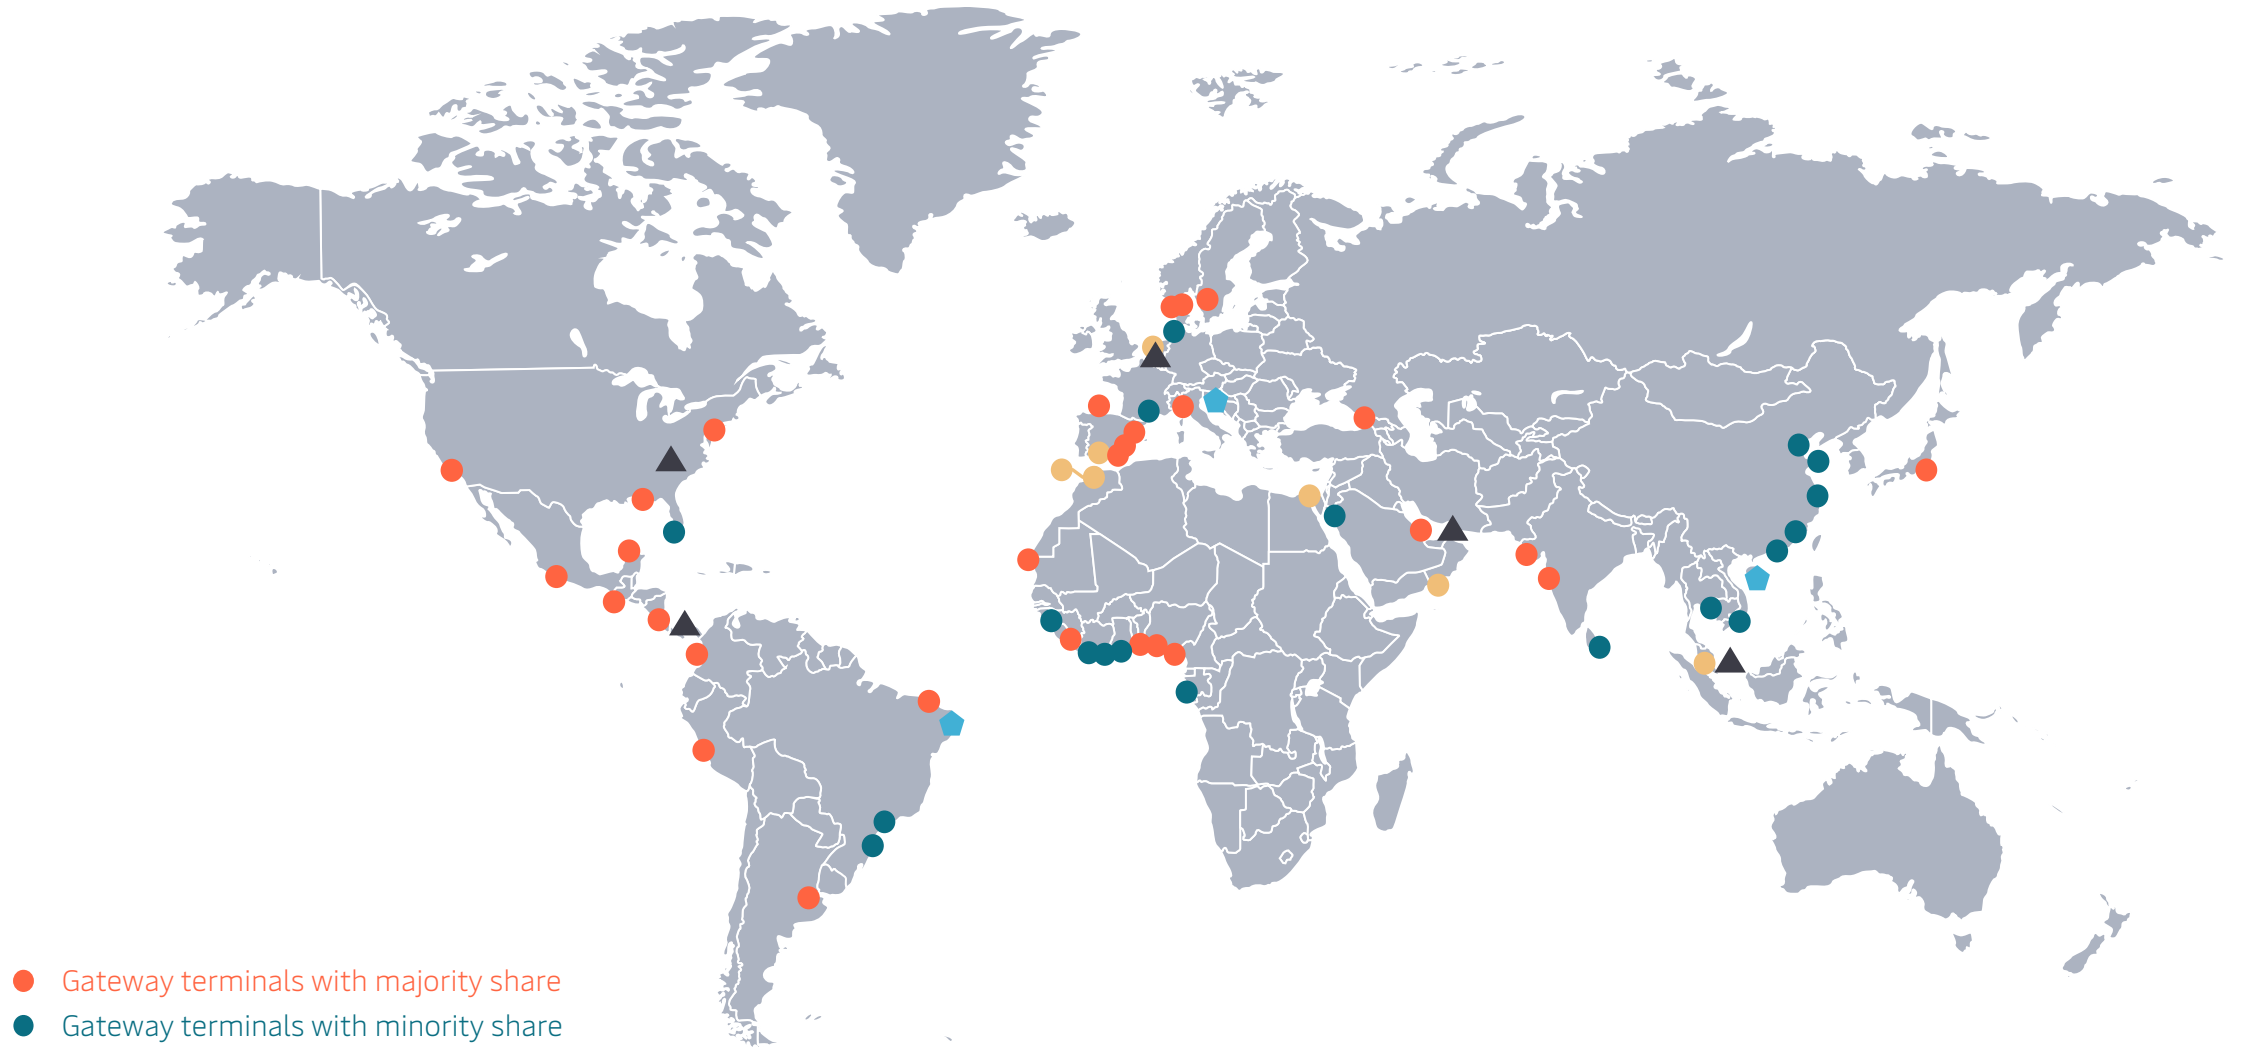

Terminals Africa & Europe

Europe

- 18 Gothenburg, Sweden
- 19 Kalundborg, Denmark
- 20 Aarhus, Denmark
- 21 Rotterdam, The Netherlands, Maasvlakte II (MVII)
- 22 Bremerhaven, Germany, North Sea Terminal Bremerhaven
- 23 Rotterdam, The Netherlands, Regional Office
- 24 The Hague, The Netherlands, Global HQ
- 25 Gijon, Spain
- 26 Fos, France, Seayard S.A.S.
- 27 Vado, Ligure Italy, 2 terminals:
Vado Gateway & Vado Reefer Terminal
- 28 Rijeka, Croatia, Rijeka Gateway
- 29 Barcelona, Spain
- 30 Castellon, Spain
- 31 Valencia, Spain
- 32 Algeciras, Spain
- 33 Poti, Georgia, Poti Sea Port

Africa

- 34 Tangier, Morocco
- 35 Tangier, Morocco, MedPort Tangier (TMII)
- 36 Mauritania, 2 terminals:
Nouadhibou & Nouakchott
- 37 Conakry, Guinea, Conakry Terminal
- 38 Monrovia, Liberia
- 39 San Pedro, Côte d'Ivoire
- 40 Abidjan, Côte d'Ivoire 2 terminals:
Abidjan Terminal & Côte d'Ivoire Terminal (CIT)

- 41 Tema, Ghana, Meridian Port Services (MPS)
- 42 Cotonou, Benin, Coman S.A.
- 43 Apapa, Nigeria
- 44 Onne, Nigeria, West Africa Container Terminal (WACT).
- 45 Pointe-Noire, Congo, Terminaux du Bassin du Congo
- 46 Port Said, Egypt, Suez Canal Container Terminal (SCCT)
- 47 Dubai, Regional Office

Asia

- 51 Pipavav, India, Gujarat Pipavav Port
- 52 Mumbai, India, Gateway Terminals India (GTI)
- 53 Colombo, Sri Lanka, South Asia Gateway
- 54 Laem Chabang, Thailand, 2 terminals:
LCB Container Terminal & LCMT
- 55 Cai Mep, Vietnam, Cai Mep International Terminal (CMIT)
- 56 Pelepas, Malaysia, Pelabuhan Tanjung Pelepas (PTP)
- 57 Singapore, Regional HQ
- 58 Guangzhou, China, Guangzhou South China Oceagate Container Terminal
- 59 Xiamen, China, Xiamen Songyu Container Terminal
- 60 Shanghai, China, Shanghai East Container Terminal
- 61 Qingdao, China, 5 terminals:
QQCT, QQCTU, QQCTUA, DPMT, QQCTN
- 62 Tianjin, China, 2 terminals: TECT & TACT
- 63 Yokohama, Japan
- 64 Haiphong, Vietnam