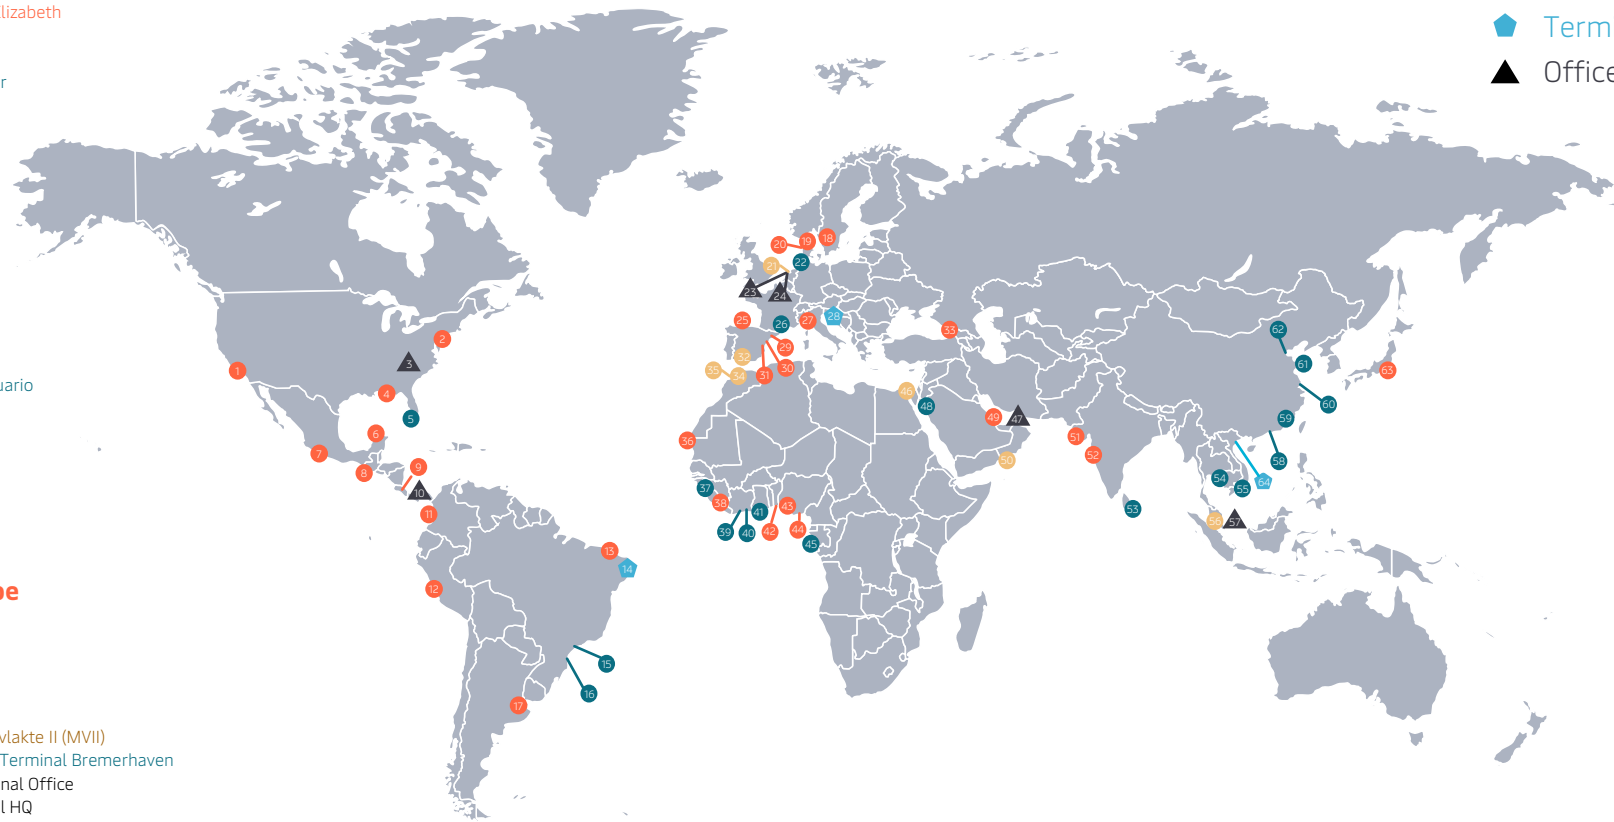

Terminals Africa & Europe

Europe

- 18 Gothenburg, Sweden
- 19 Kalundborg, Denmark
- 20 Aarhus, Denmark
- 21 Rotterdam, The Netherlands, Maasvlakte II (MVII)
- 22 Bremerhaven, Germany, North Sea Terminal Bremerhaven
- 23 Rotterdam, The Netherlands, Regional Office
- 24 The Hague, The Netherlands, Global HQ
- 25 Gijon, Spain
- 26 Fos, France, Seayard S.A.S.
- 27 Vado, Ligure Italy, 2 terminals:
  Vado Gateway & Vado Reefer Terminal
- 28 Rijeka, Croatia, Rijeka Gateway
- 29 Barcelona, Spain
- 30 Castellon, Spain
- 31 Valencia, Spain
- 32 Algeciras, Spain
- 33 Poti, Georgia, Poti Sea Port

Africa

- 34 Tangier, Morocco
- 35 Tangier, Morocco, MedPort Tangier (TMII)
- 36 Mauritania, 2 terminals:
  Nouadhibou & Nouakchott
- 37 Conakry, Guinea, Conakry Terminal
- 38 Monrovia, Liberia
- 39 San Pedro, Côte d'Ivoire
- 40 Abidjan, Côte d'Ivoire 2 terminals:
  Abidjan Terminal & Côte d'Ivoire Terminal (CIT)

- 41 Tema, Ghana, Meridian Port Services (MPS)
- 42 Cotonou, Benin, Coman S.A.
- 43 Apapa, Nigeria
- 44 Onne, Nigeria, West Africa Container Terminal (WACT).
- 45 Pointe-Noire, Congo, Terminaux du Bassin du Congo
- 46 Port Said, Egypt, Suez Canal Container Terminal (SCCT)
- 47 Dubai, Regional Office

- Gateway terminals with majority share
- Gateway terminals with minority share
- Hub terminals
- Terminal in development
- ▲ Offices

Terminals Asia & Middle East

Middle East

- 47 Dubai, Regional Office
- 48 Aqaba, Jordan, Aqaba Container Terminal (ACT)
- 49 Bahrain
- 50 Salalah, Oman, Port of Salalah

Asia

- 51 Pipavav, India, Gujarat Pipavav Port
- 52 Mumbai, India, Gateway Terminals India (GTI)
- 53 Colombo, Sri Lanka, South Asia Gateway
- 54 Laem Chabang, Thailand, 2 terminals:
  LCB Container Terminal & LCMT
- 55 Cai Mep, Vietnam, Cai Mep International Terminal (CMIT)
- 56 Pelepas, Malaysia, Pelabuhan Tanjung Pelepas (PTP)
- 57 Singapore, Regional HQ
- 58 Guangzhou, China, Guangzhou South China Oceagate Container Terminal
- 59 Xiamen, China, Xiamen Songyu Container Terminal
- 60 Shanghai, China, Shanghai East Container Terminal
- 61 Qingdao, China, 5 terminals:
  QQCT, QQCTU, QQCTUA, DPMT, QQCTN
- 62 Tianjin, China, 2 terminals: TECT & TACT
- 63 Yokohama, Japan
- 64 Haiphong, Vietnam